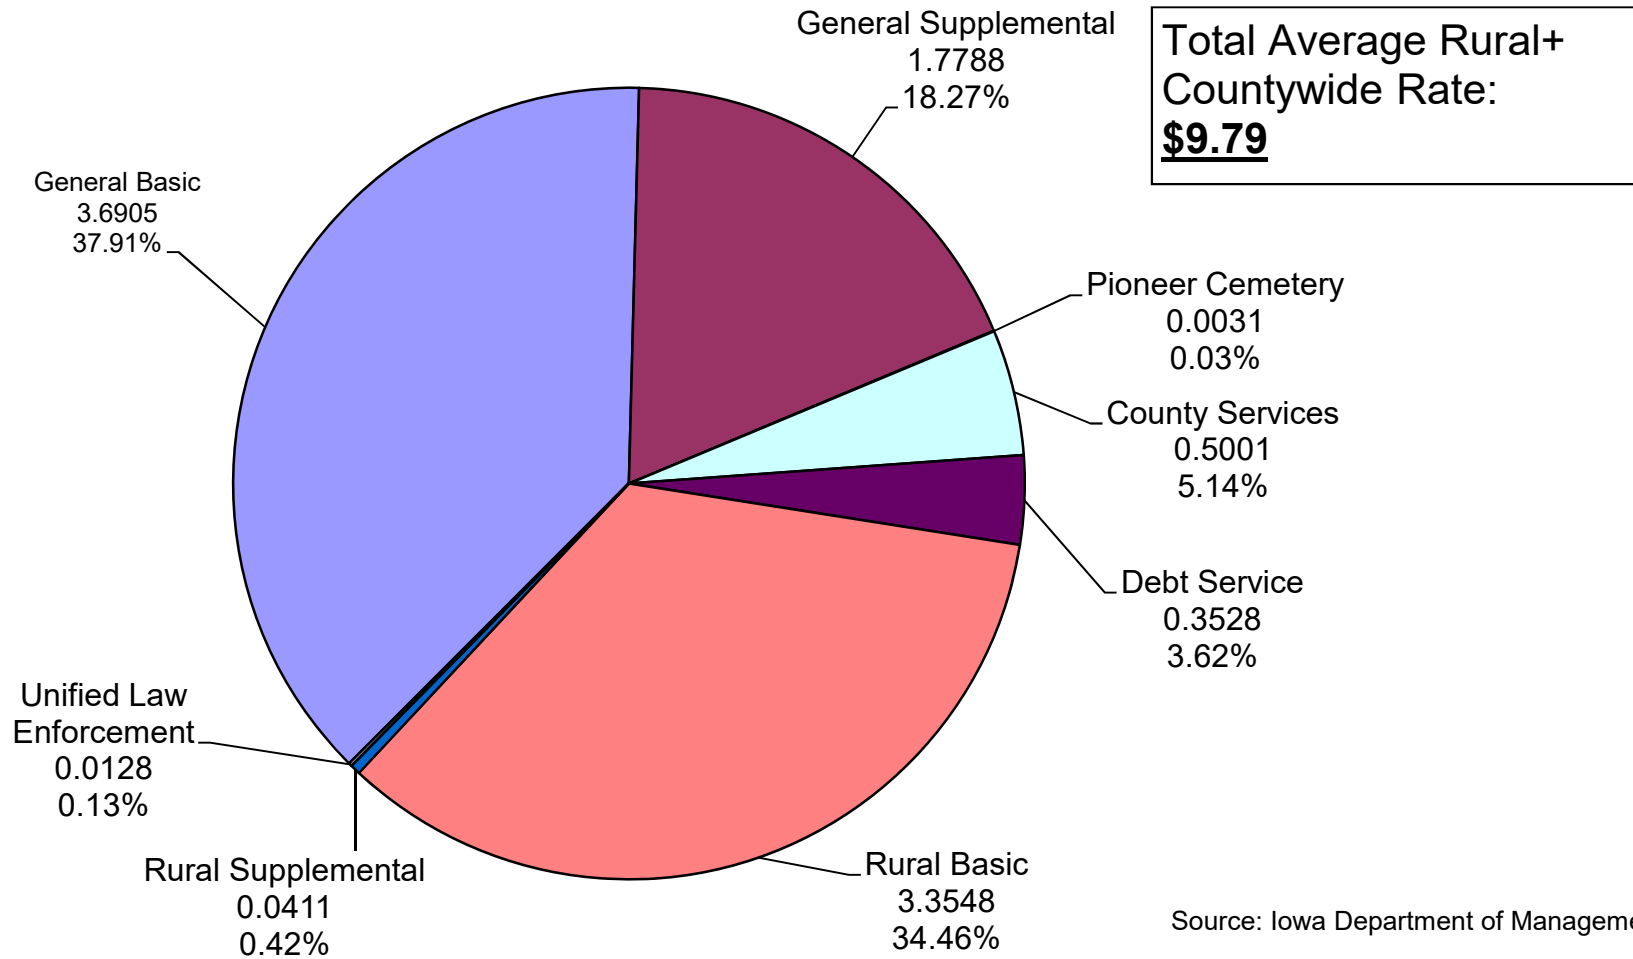

FY 2017 Rural + Countywide Property Tax Rate Composition

(true average - county taxes only)

Source: Iowa Department of Management

FY17 Rural + Countywide Property Tax Rate Composition