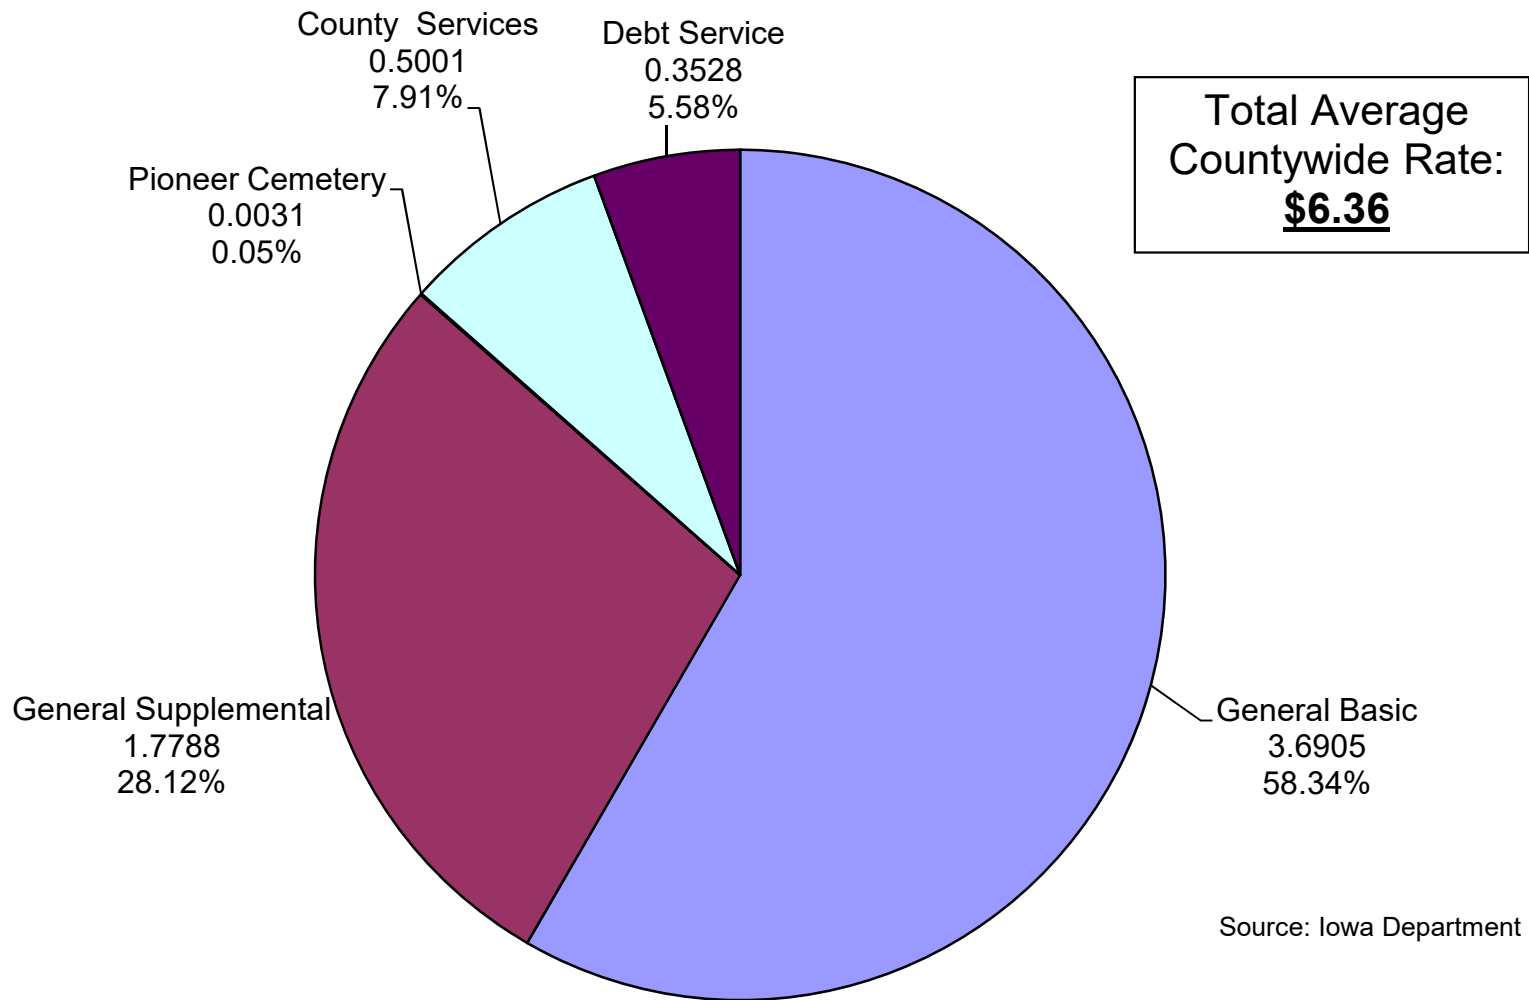

FY 2018 Countywide Property Tax Rate Composition

(true average - county taxes only)

Source: Iowa Department of Management

FY18 Countywide Property Tax Rate Composition