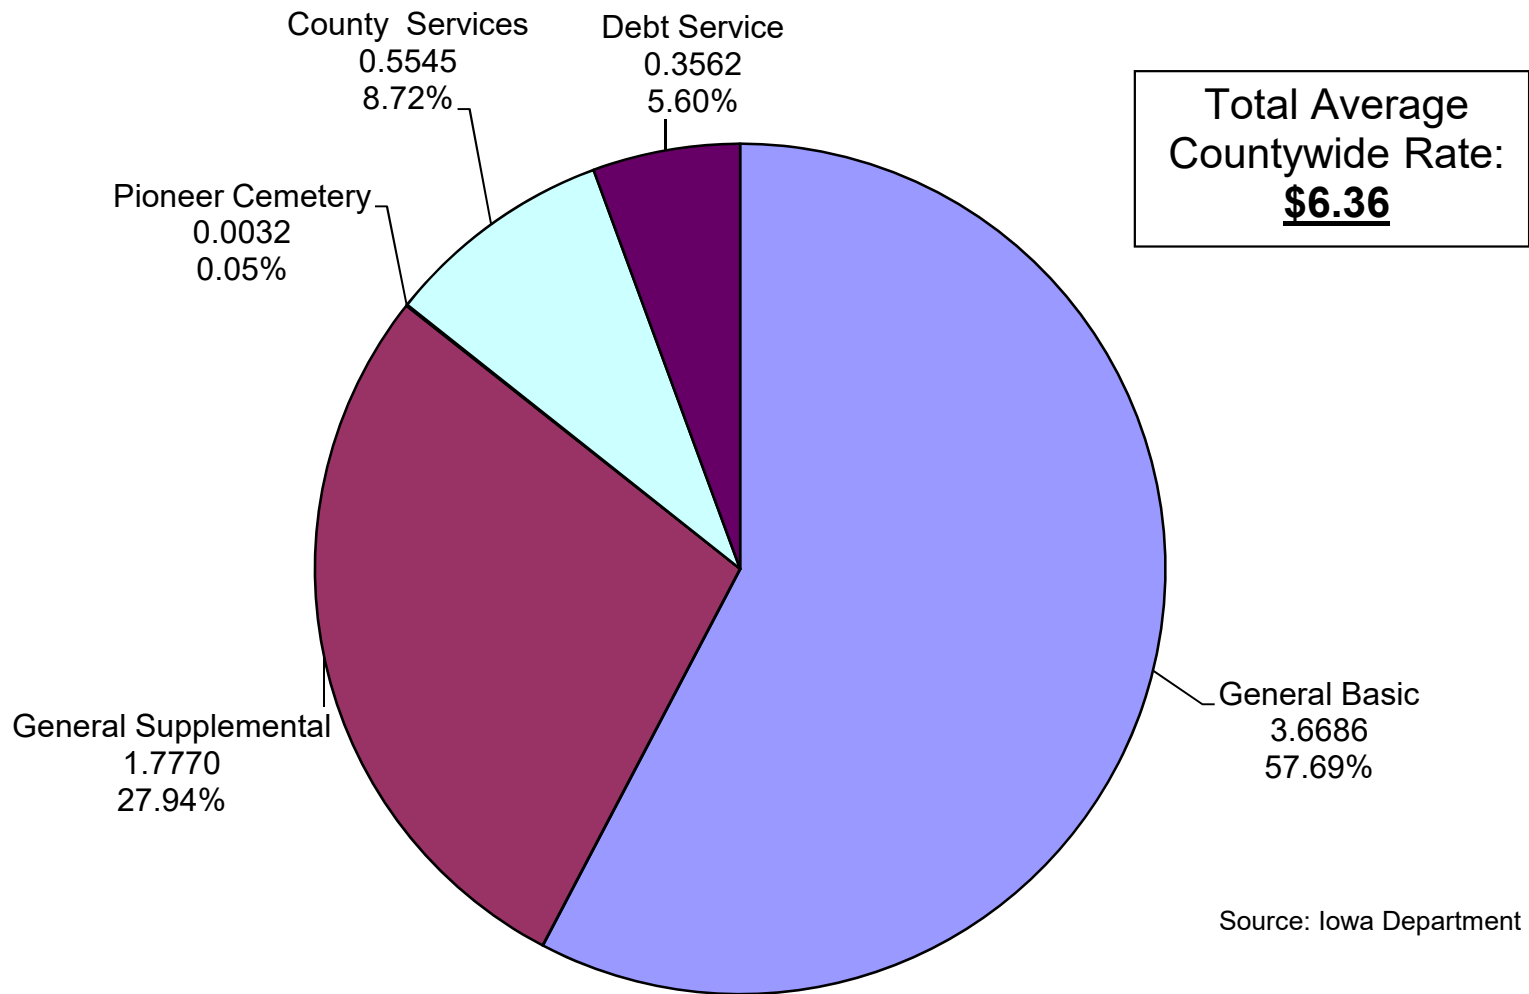

FY 2017 Countywide Property Tax Rate Composition

(true average - county taxes only)

Source: Iowa Department of Management

FY17 Countywide Property Tax Rate Composition