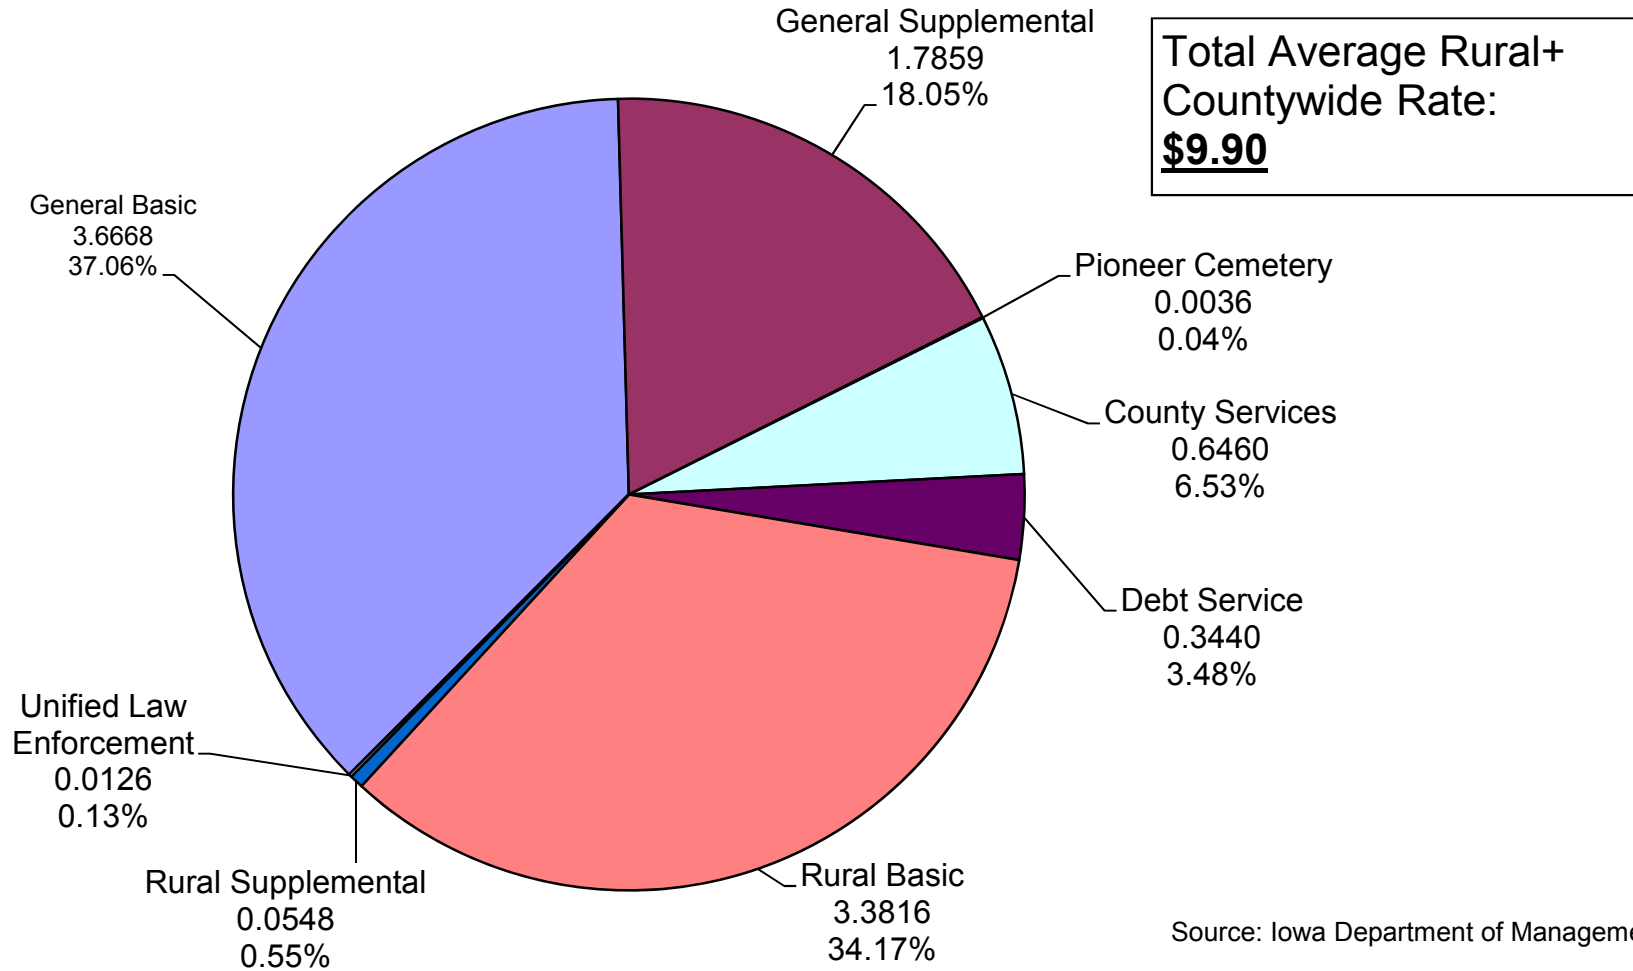

FY 2016 Rural + Countywide Property Tax Rate Composition

(true average - county taxes only)

FY16 Rural + Countywide Property Tax Rate Composition