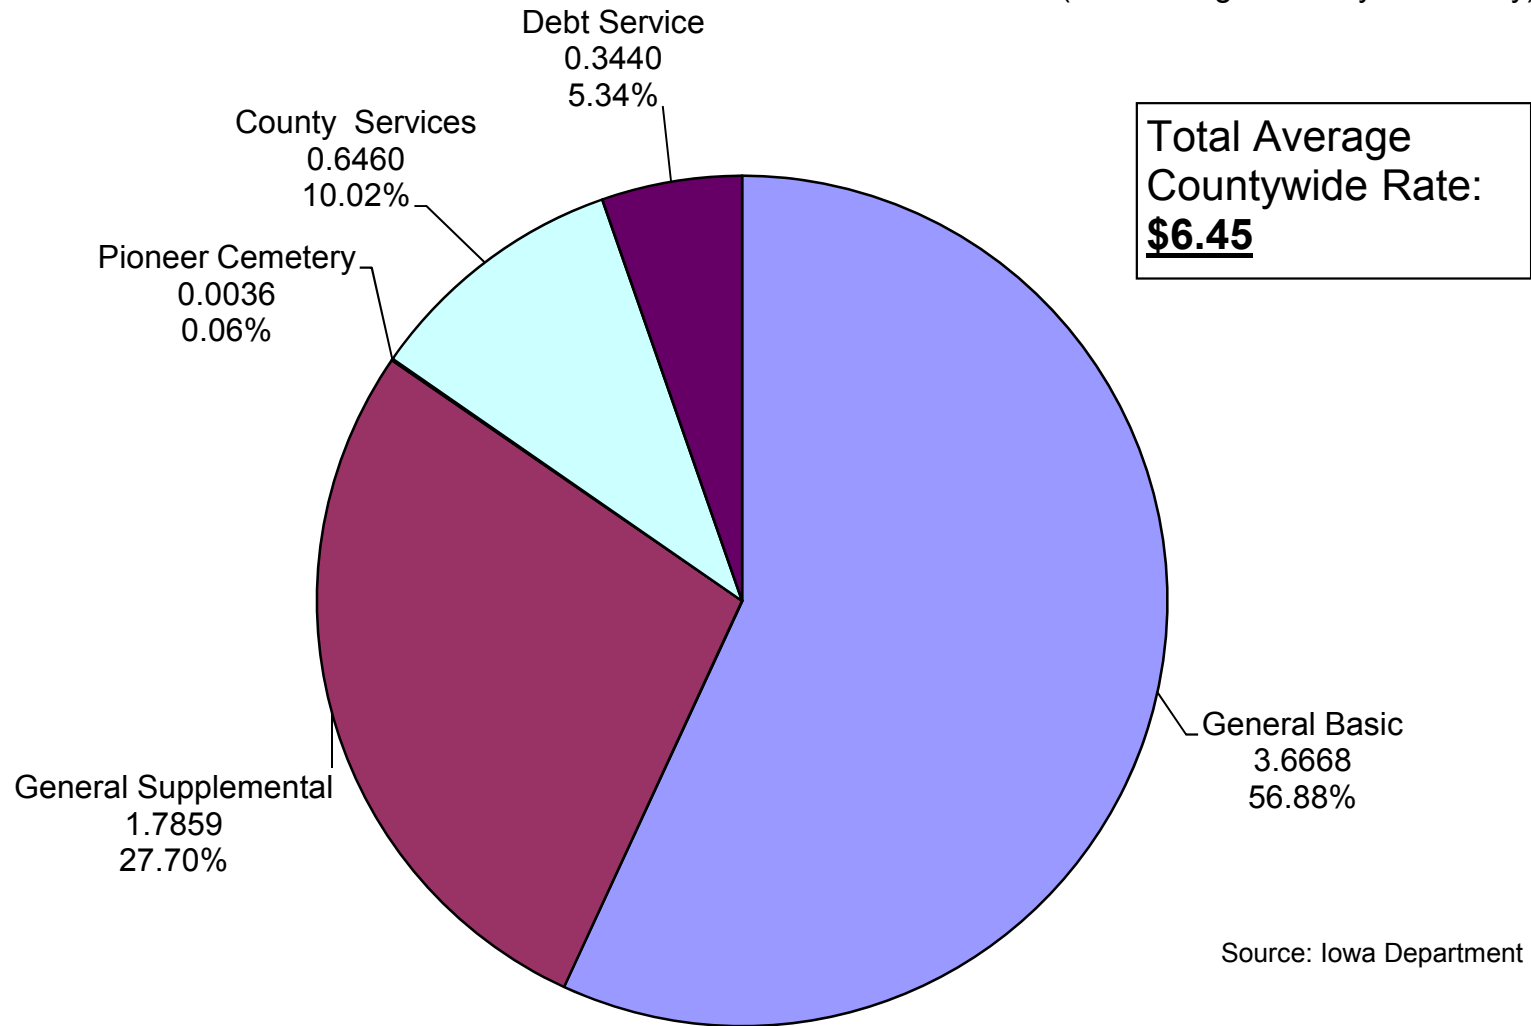

FY 2016 Countywide Property Tax Rate Composition

(true average - county taxes only)

Source: Iowa Department of Management

FY16 Countywide Property Tax Rate Composition