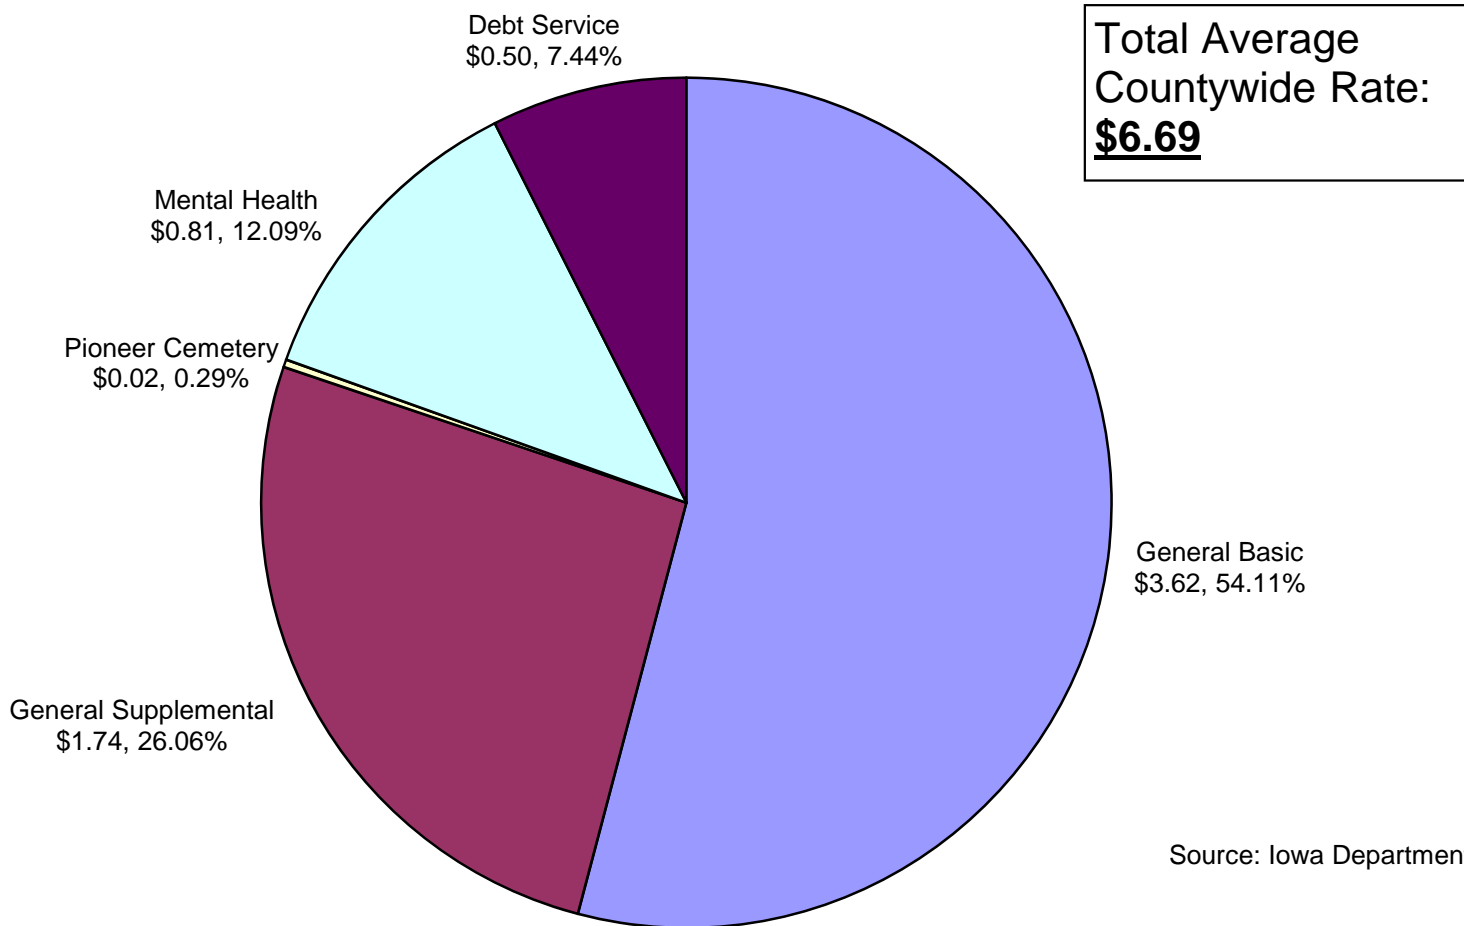

# FY 2014 Countywide Property Tax Rate Composition

(county taxes only)

Source: Iowa Department of Management