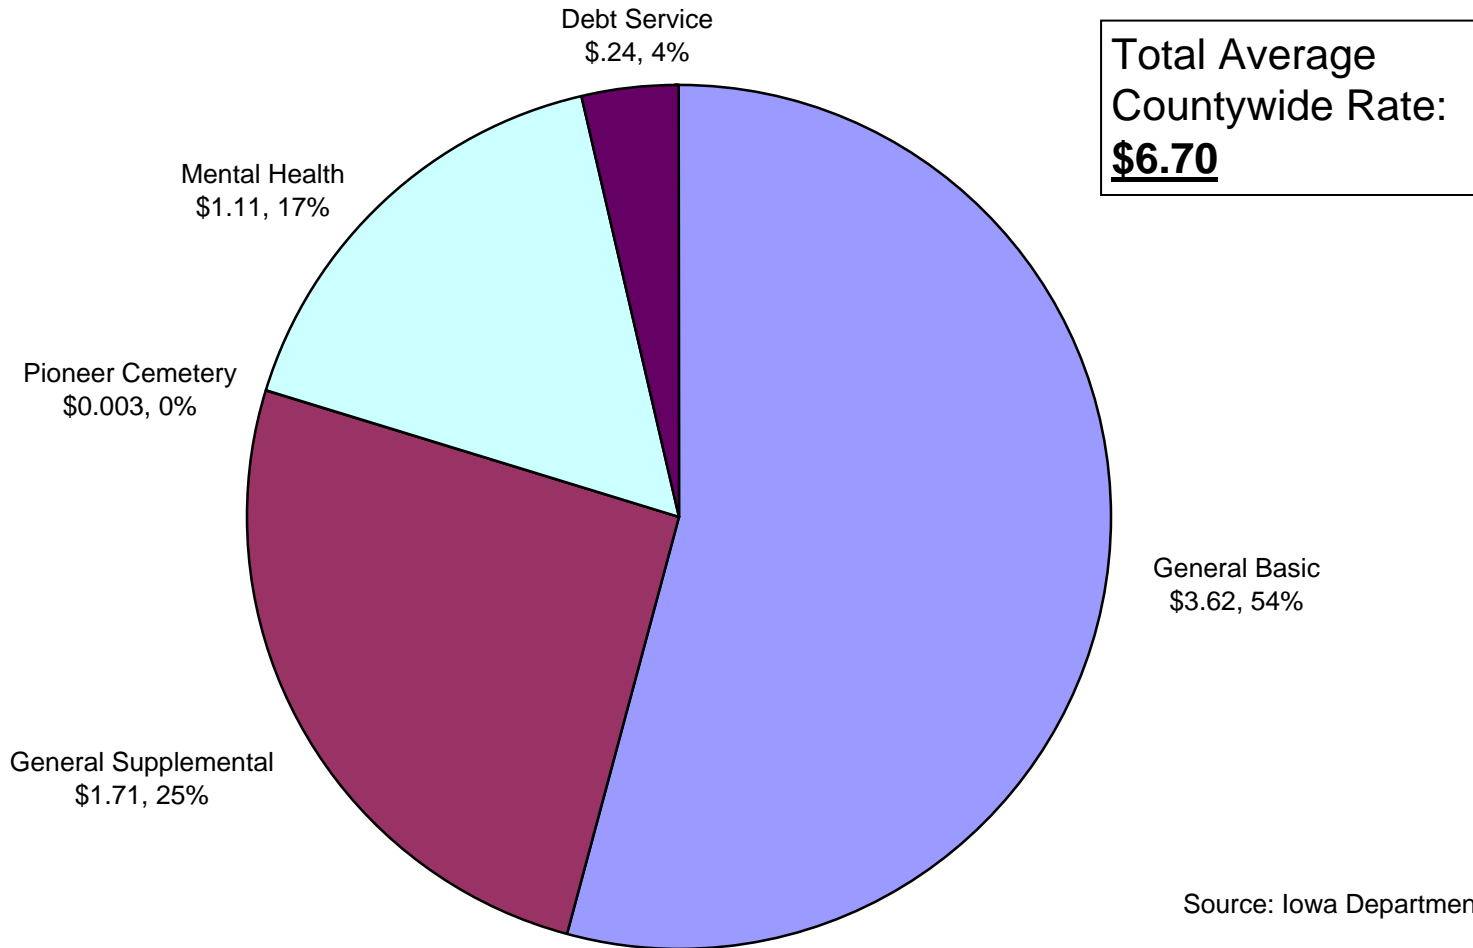

FY 2010 Countywide Property Tax Rate Composition

(county taxes only)

Source: Iowa Department of Management

FY09 Countywide Property Tax Rate Composition