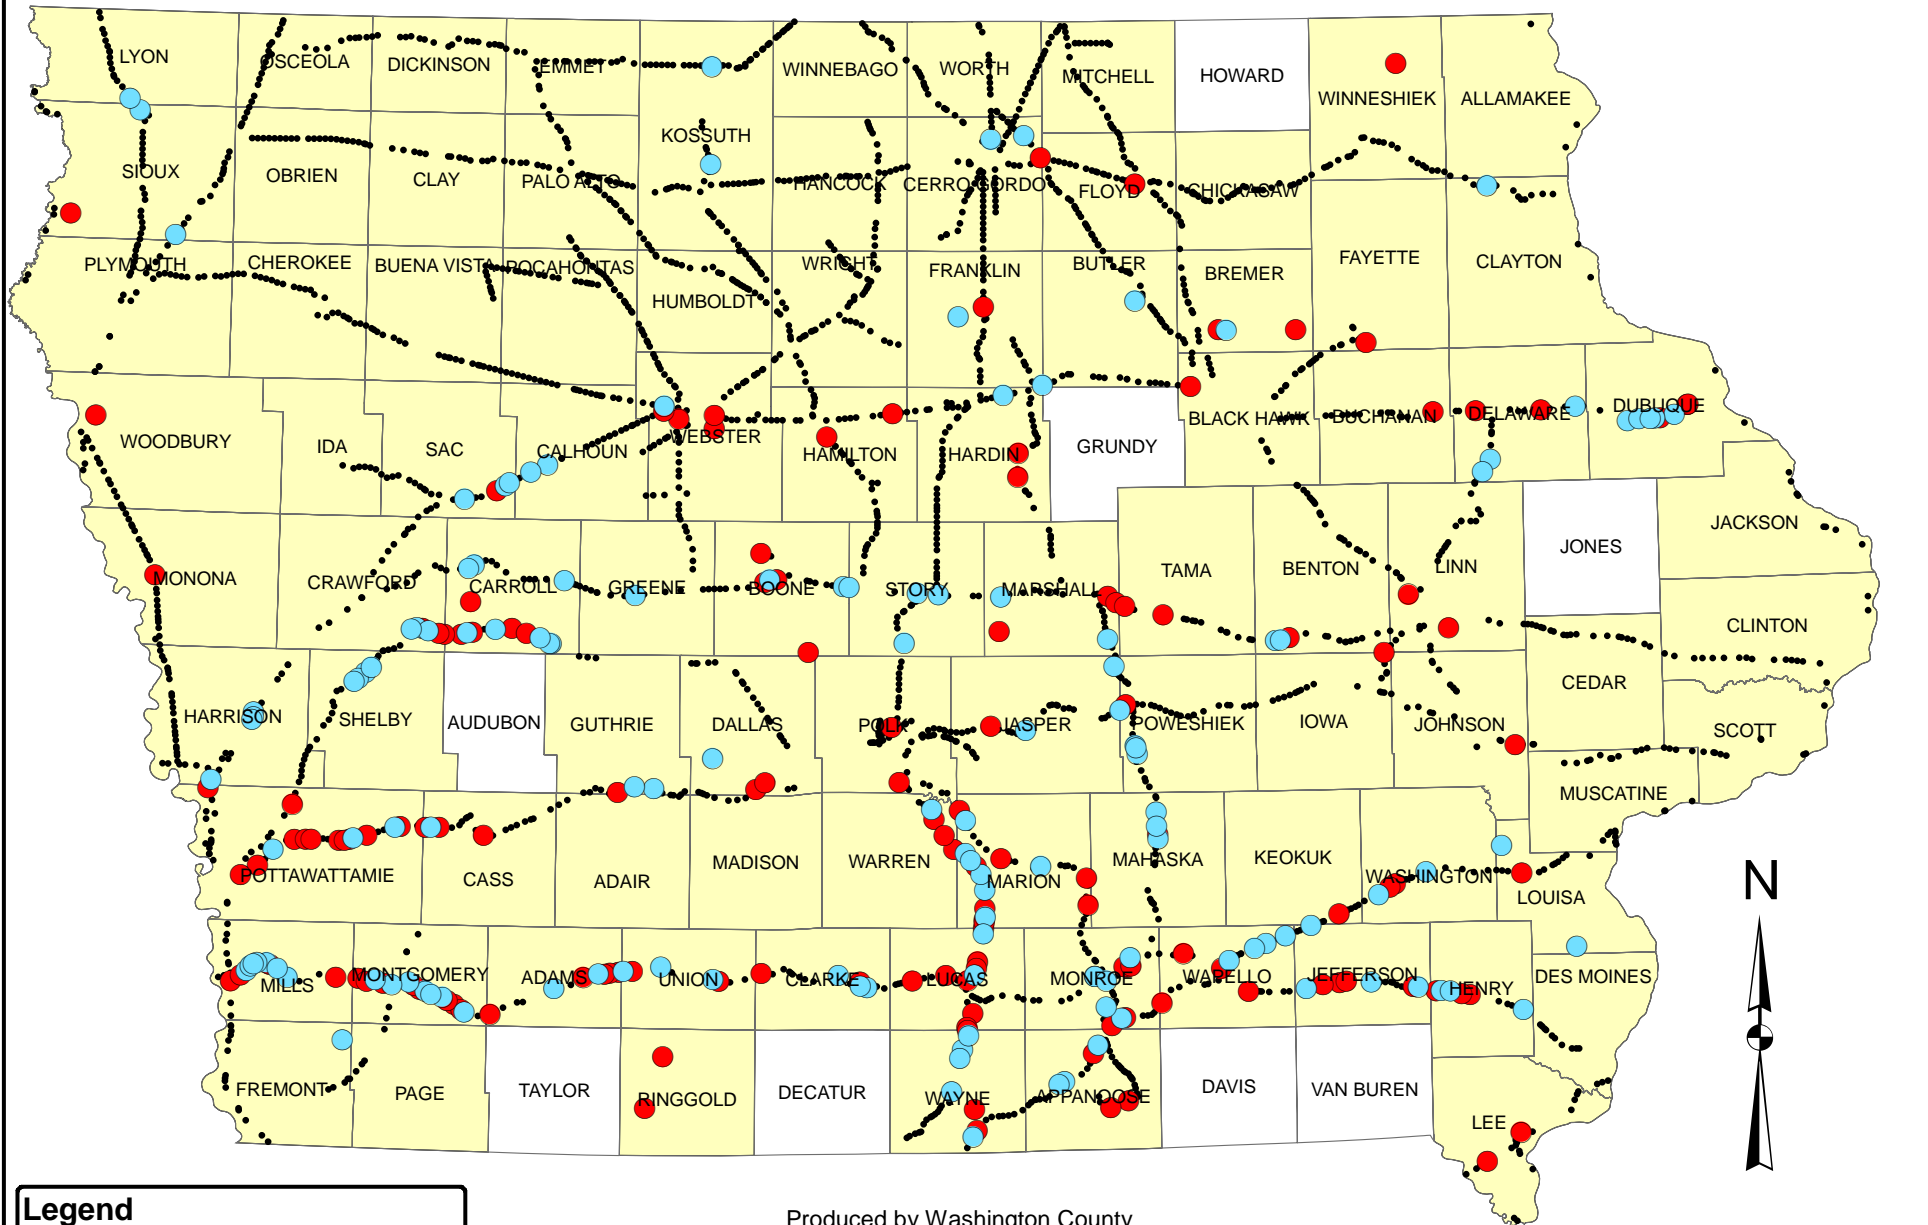

COUNTY RAILROAD CROSSINGS IN IOWA

Legend

- County RR Crossings (2561)
- County RR Overpasses (141)
- County RR Underpasses (135)
- Counties with RR Crossings (91)

Produced by Washington County
Engineer's Office
Washington County, IA 2006

Data from Iowa DOT Geographic
Information Management System (GIMS)

Created: 2/7/06

Disclaimer: The GIS products have been developed for internal use by Washington County. Reasonable efforts have been made to use the most accurate data available; however, the data and information are subject to change. Washington County does not guarantee or warrant the accuracy of this information, and assumes no liability for its use.