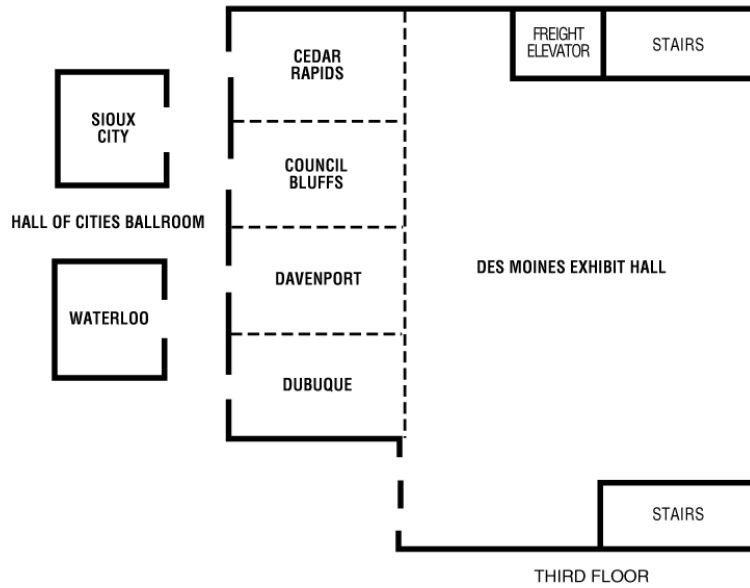

Floor Plans & Capacity Chart

Des Moines Marriott Downtown
700 Grand Avenue
Des Moines, Iowa 50309 USA

Phone: 1 515 245 5500
Fax: 1 515 245 5567
Toll-free: 1 800 514 4681
Sales: 1 515 245 5500
Sales fax: 1 515 245 5504

To enlarge floor plan, click on image.

Capacity Chart

Hide Capacity Chart

Click on headings below to re-sort rooms.

[Convert Meters](#) | [Re-set](#)

Meeting Room	Dimensions	Area	Capacity by Floor Set-Up			Room Set-Up Examples		
			Sq. Feet	Theater	Schoolroom	Conference	UShape	Reception
Iowa Ballroom	78x120x14	9,360	1200		675		1200	800
Salon ABC, FGH, D or E (each)	30x78x14	2,340	300		150		380	200