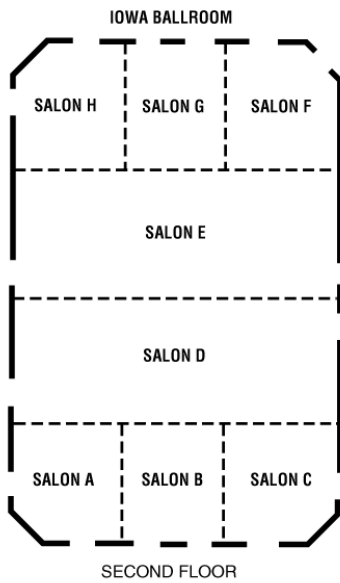

To enlarge floor plan, click on image.

Capacity Chart

Hide Capacity Chart

Click on headings below to re-sort rooms.

[Convert Meters](#) | [Re-set](#)

Meeting Room	Dimensions	Area	Capacity by Floor Set-Up			Room Set-Up Examples		
			Sq. Feet	Theater	Schoolroom	Conference	UShape	Reception
Iowa Ballroom	78x120x14	9,360	1200		675		1200	800
Salon ABC, FGH, D or E (each)	30x78x14	2,340	300		150		380	200